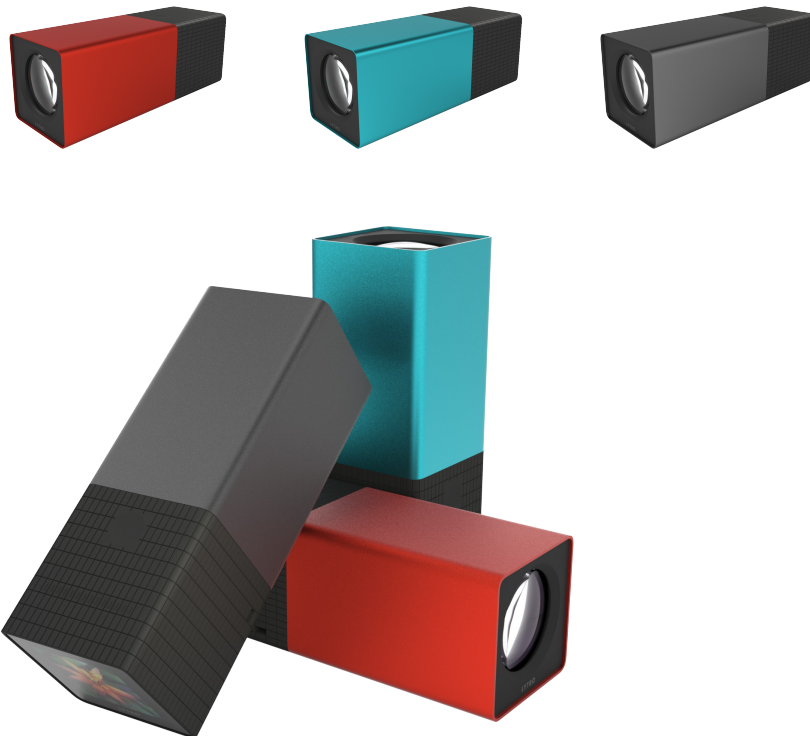

LYTRO

Product Fact Sheet

A new way to take & experience pictures

The Lytro Light Field Camera represents the most significant shift in photography since the transition from film to digital.

Capture everything. Only the Lytro lets you capture the entire light field, which is all of the light traveling in every direction in every point in space.
Focus after the fact. The first major capability of a light field camera is focusing a picture after the fact, something conventional cameras can't do.
Share interactive, living pictures. Your friends and family will have fun exploring and interacting with the living pictures you capture with the Lytro, on nearly any device without having to download any special software.

Camera options

Red Hot

16GB
750 pictures
$499

Electric Blue

8GB
350 pictures
$399

Graphite

8GB
350 pictures
$399